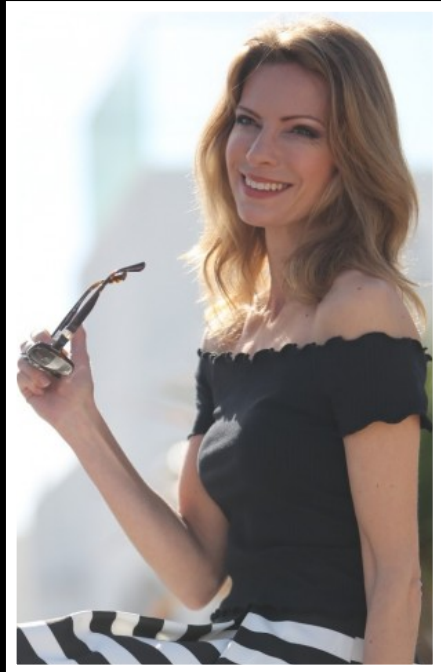

ELENA

HEIGHT
5'4"

BUST
32C

WAIST
25"

HIPS
35"

DRESS SIZE
6-8

SHOE SIZE
5

HAIR
BLONDE