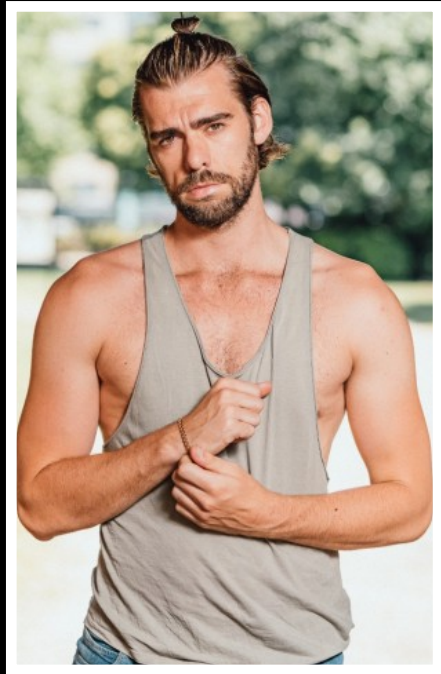

JAMES

HEIGHT
6'4"

CHEST
42"

WAIST
33"

INSIDE LEG
33"

SUIT SIZE
42"

SHOE SIZE
12

HAIR
BROWN