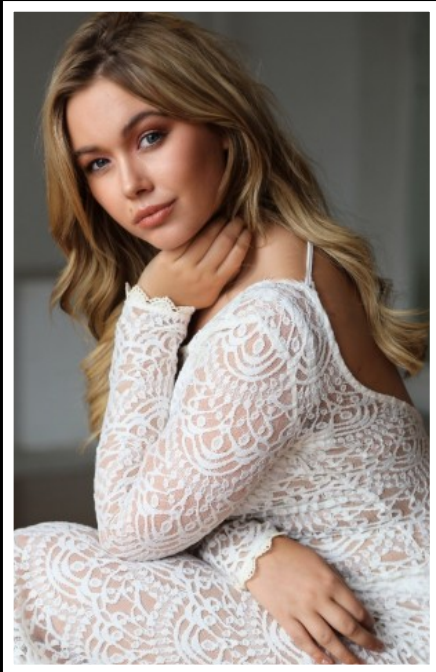

# BETHANY

HEIGHT  
5'6"

BUST  
34B

WAIST  
30"

HIPS  
39"

DRESS SIZE  
12

SHOE SIZE  
5

HAIR  
BLONDE