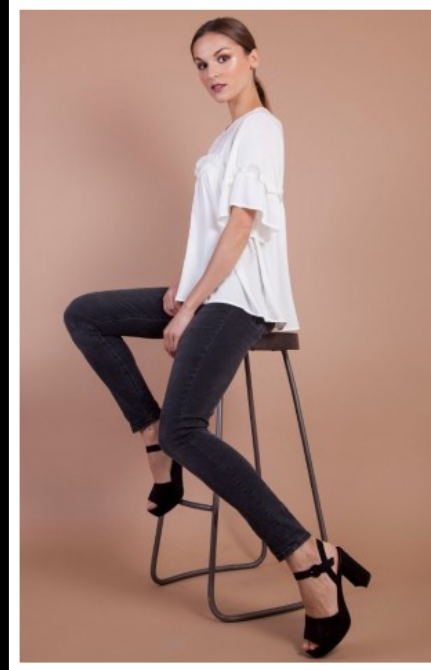

CHLOE H

HEIGHT
5'9"

BUST
34B

WAIST
28"

HIPS
38"

DRESS SIZE
8-10

SHOE SIZE
6.5

HAIR
LIGHT BROWN