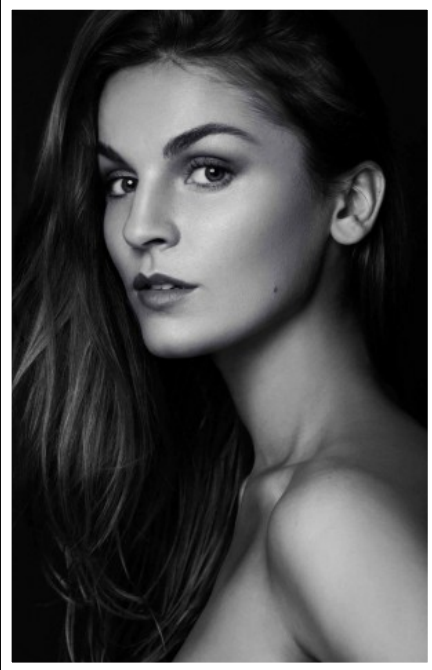

CHLOE H

HEIGHT
5'9"

BUST
34B

WAIST
28"

HIPS
38"

DRESS SIZE
8-10

SHOE SIZE
6.5

HAIR
LIGHT BROWN