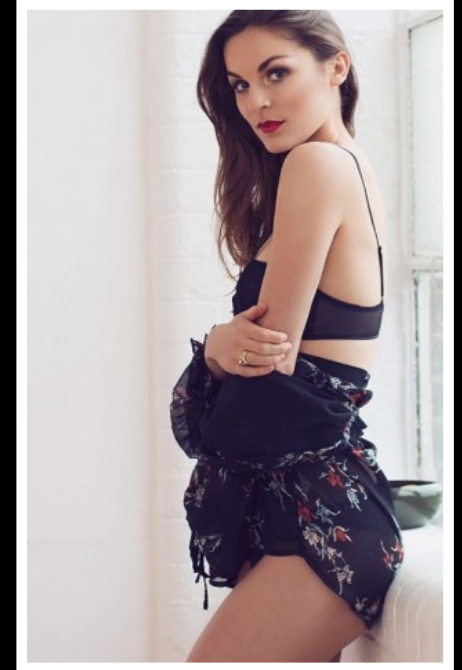

CHLOE H

HEIGHT
5'9"

BUST
34B

WAIST
28"

HIPS
38"

DRESS SIZE
8-10

SHOE SIZE
6.5

HAIR
LIGHT BROWN