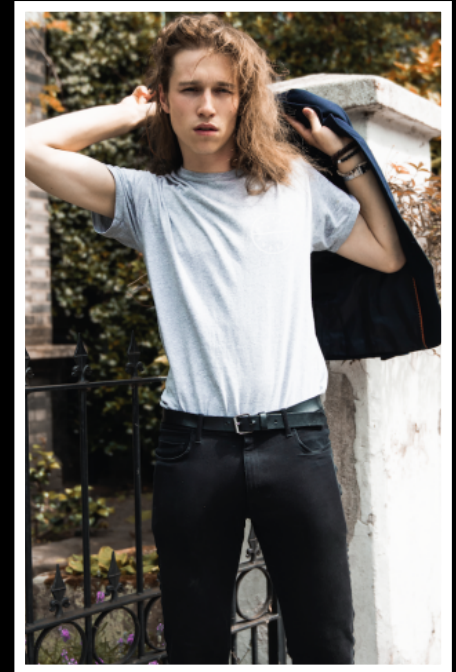

# DAN

HEIGHT  
5'11"

CHEST  
32"

WAIST  
30"

INSIDE LEG  
32"

SUIT SIZE  
32"

SHOE SIZE  
11

HAIR  
LIGHT BROWN