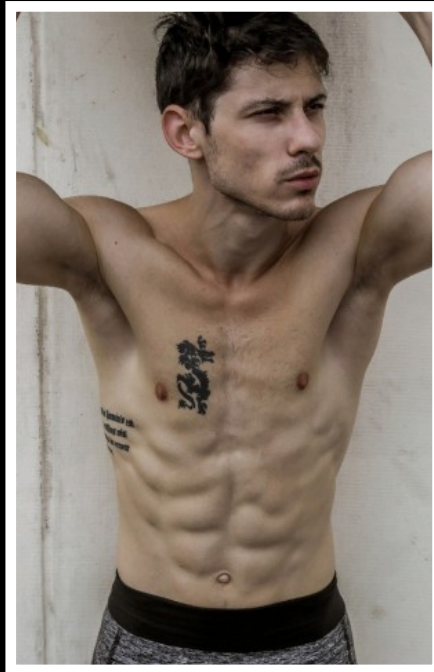

MINDAUGAS

HEIGHT
6'1"

CHEST
38"

WAIST
32"

INSIDE LEG
33"

SUIT SIZE
38 "

SHOE SIZE
9.5

HAIR
DARK BROWN