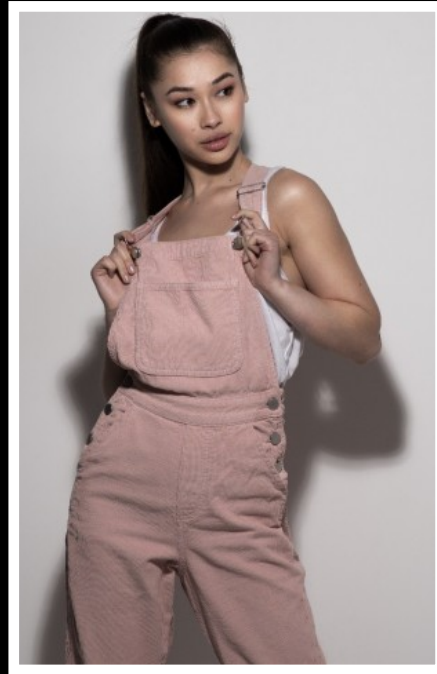

# OLIVIA C

HEIGHT  
5'2"

BUST  
30A

WAIST  
24"

HIPS  
33"

DRESS SIZE  
6

SHOE SIZE  
3

HAIR  
BROWN