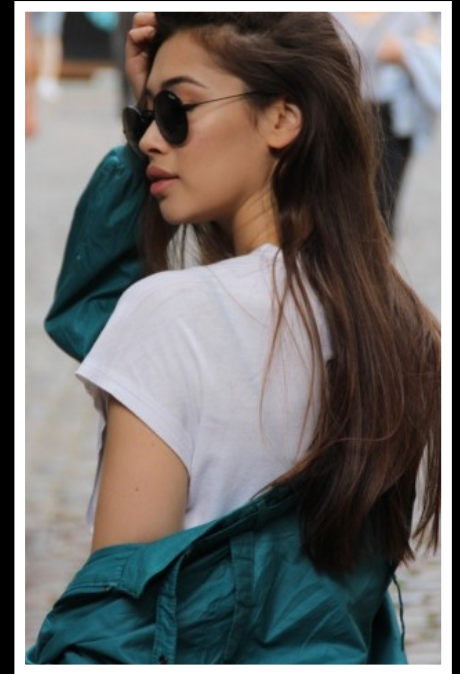

# OLIVIA C

HEIGHT  
5'2"

BUST  
30A

WAIST  
24"

HIPS  
33"

DRESS SIZE  
6

SHOE SIZE  
3

HAIR  
BROWN