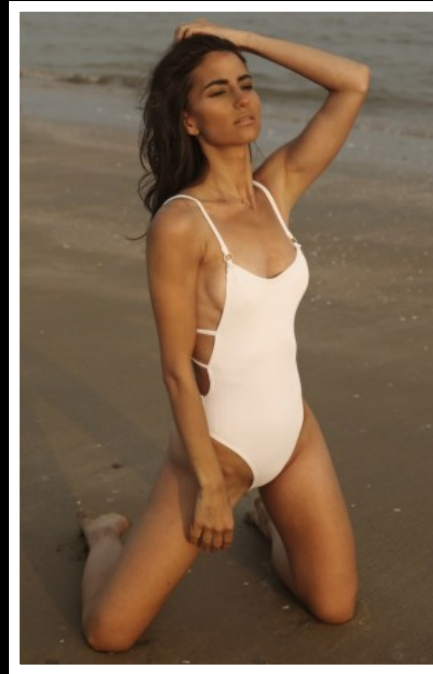

KRISTEN

HEIGHT
5'8"

BUST
32C

WAIST
26"

HIPS
37"

DRESS SIZE
8

SHOE SIZE
7

HAIR
BROWN