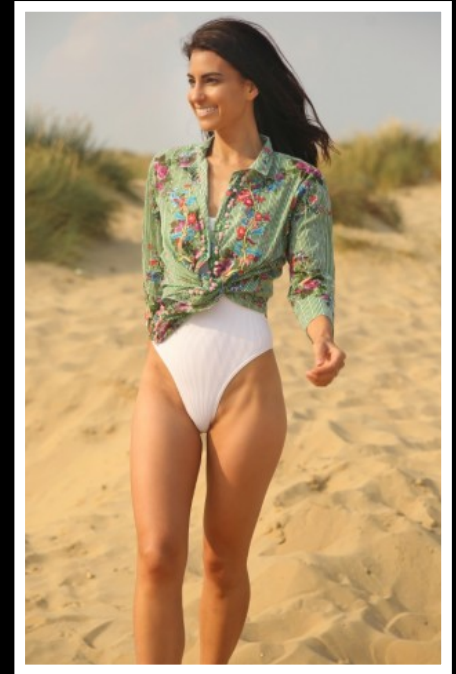

KRISTEN

HEIGHT
5'8"

BUST
32C

WAIST
26"

HIPS
37"

DRESS SIZE
8

SHOE SIZE
7

HAIR
BROWN