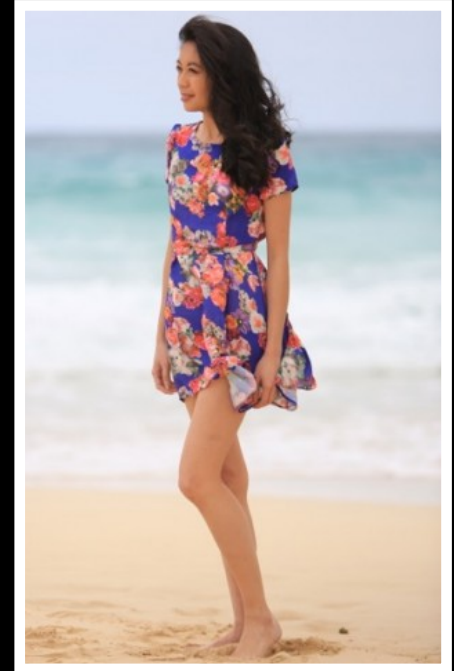

CHRISTINE

HEIGHT
5'6"

BUST
32A

WAIST
24"

HIPS
34"

DRESS SIZE
6

SHOE SIZE
5.5

HAIR
DARK BROWN