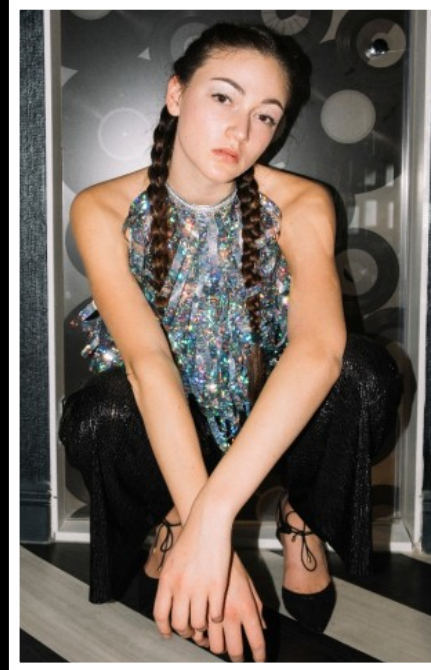

MOLLY

HEIGHT
5'10"

BUST
32D

WAIST
27"

HIPS
36"

DRESS SIZE
8

SHOE SIZE
6

HAIR
BROWN