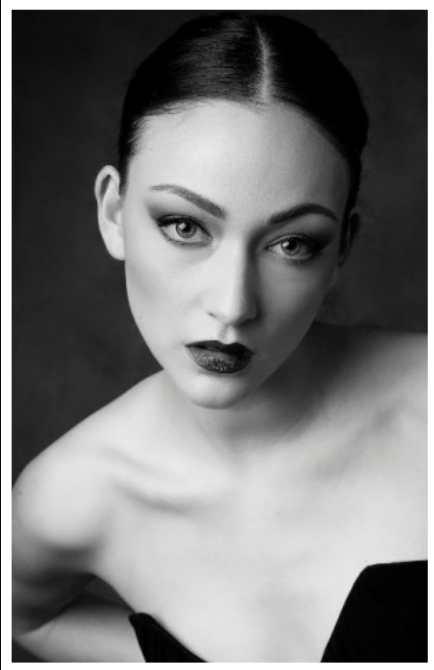

MOLLY

HEIGHT
5'10"

BUST
32D

WAIST
27"

HIPS
36"

DRESS SIZE
8

SHOE SIZE
6

HAIR
BROWN