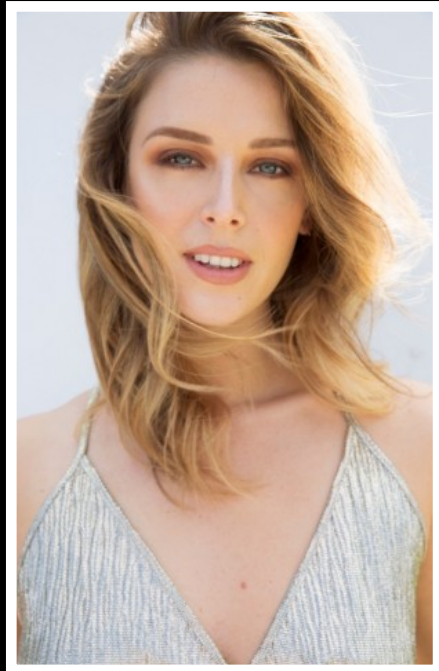

JADE

HEIGHT
5'8"

BUST
34B

WAIST
27"

HIPS
39"

DRESS SIZE
10

SHOE SIZE
5

HAIR
LIGHT BROWN