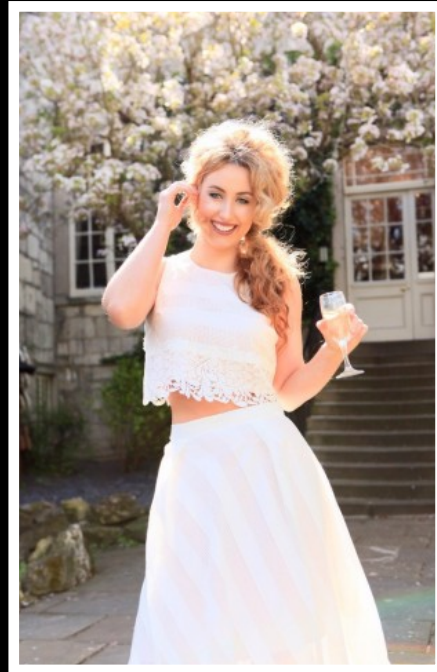

STEPHANIE

HEIGHT
5'10"

BUST
34C

WAIST
31"

HIPS
39"

DRESS SIZE
12

SHOE SIZE
7

HAIR
RED