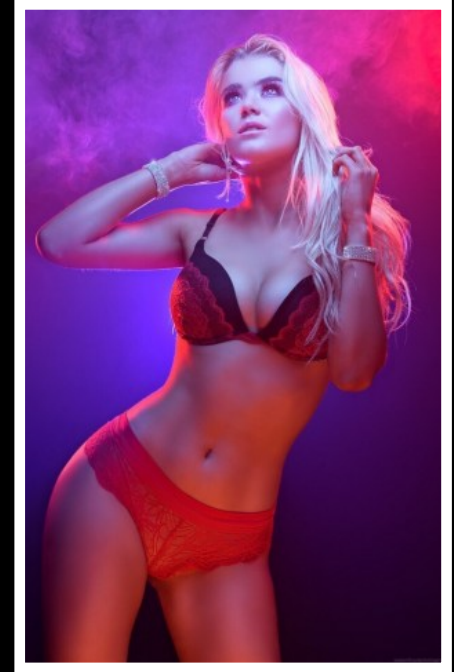

# SARAH B

HEIGHT  
5'8"

BUST  
34B

WAIST  
25"

HIPS  
36"

DRESS SIZE  
8

SHOE SIZE  
7

HAIR  
BLONDE