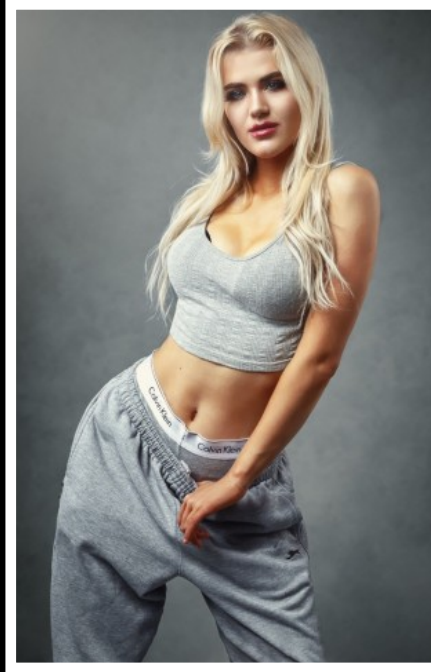

# SARAH B

HEIGHT  
5'8"

BUST  
34B

WAIST  
25"

HIPS  
36"

DRESS SIZE  
8

SHOE SIZE  
7

HAIR  
BLONDE