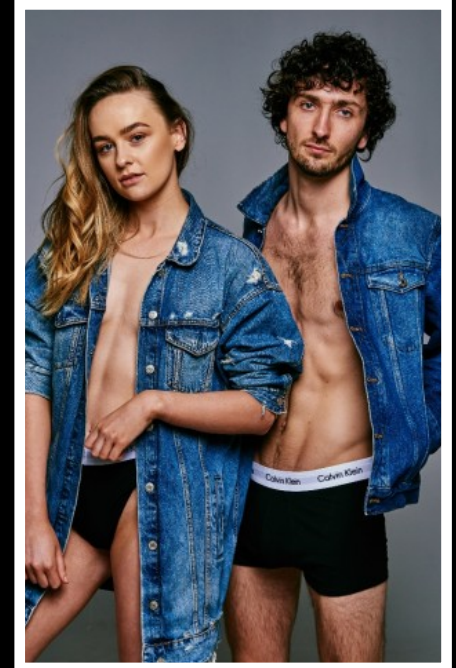

DOMINIC

HEIGHT
6'1"

CHEST
38"

WAIST
32"

INSIDE LEG
30"

SUIT SIZE
40"

SHOE SIZE
8

HAIR
BROWN