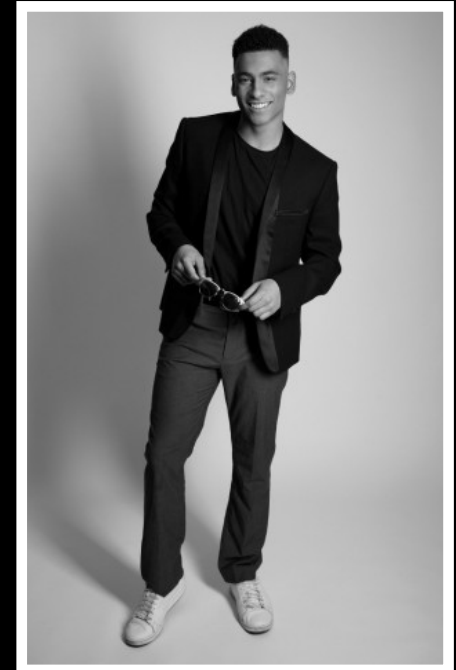

# MICCO

HEIGHT  
6'0"

CHEST  
38"

WAIST  
31"

INSIDE LEG  
31"

SUIT SIZE  
38"

SHOE SIZE  
11.5

HAIR  
BLACK